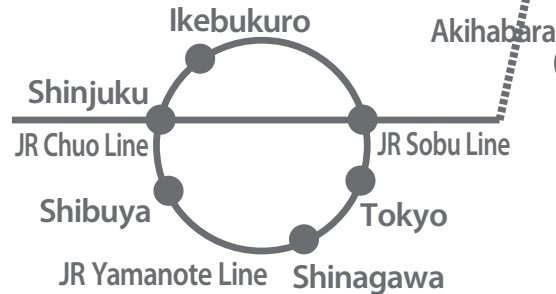

Access Map to Brooks Instrument Japan office

1-4-4, Kitasuna, Koto-ku Tokyo

Tel.03-5633-7100 Fax.03-5633-7101

Public Transportation:

• From Kinshi-cho Station

Using Toei Bus Higashi 22 for Toyo-cho, & Tokyo Station North Exit, get off the bus at "Ogibashi 2 chome" bus stop. 600 meter walking distance from that bus stop for Kasai Bashi area.

• From Akihabara, Kanda, Bakuro cho and Kiyosumi Shirakata Station

Use Toei Bus 26 for Kasai Station, get off the bus at "Kitasuna 1 chome" bus stop. 3 min walking distance to Brooks Office.

• From Sumiyoshi Station

From Exit B1, head to the office by 20 min walking distance.

From ExitA4,take a cab and 7min drive.