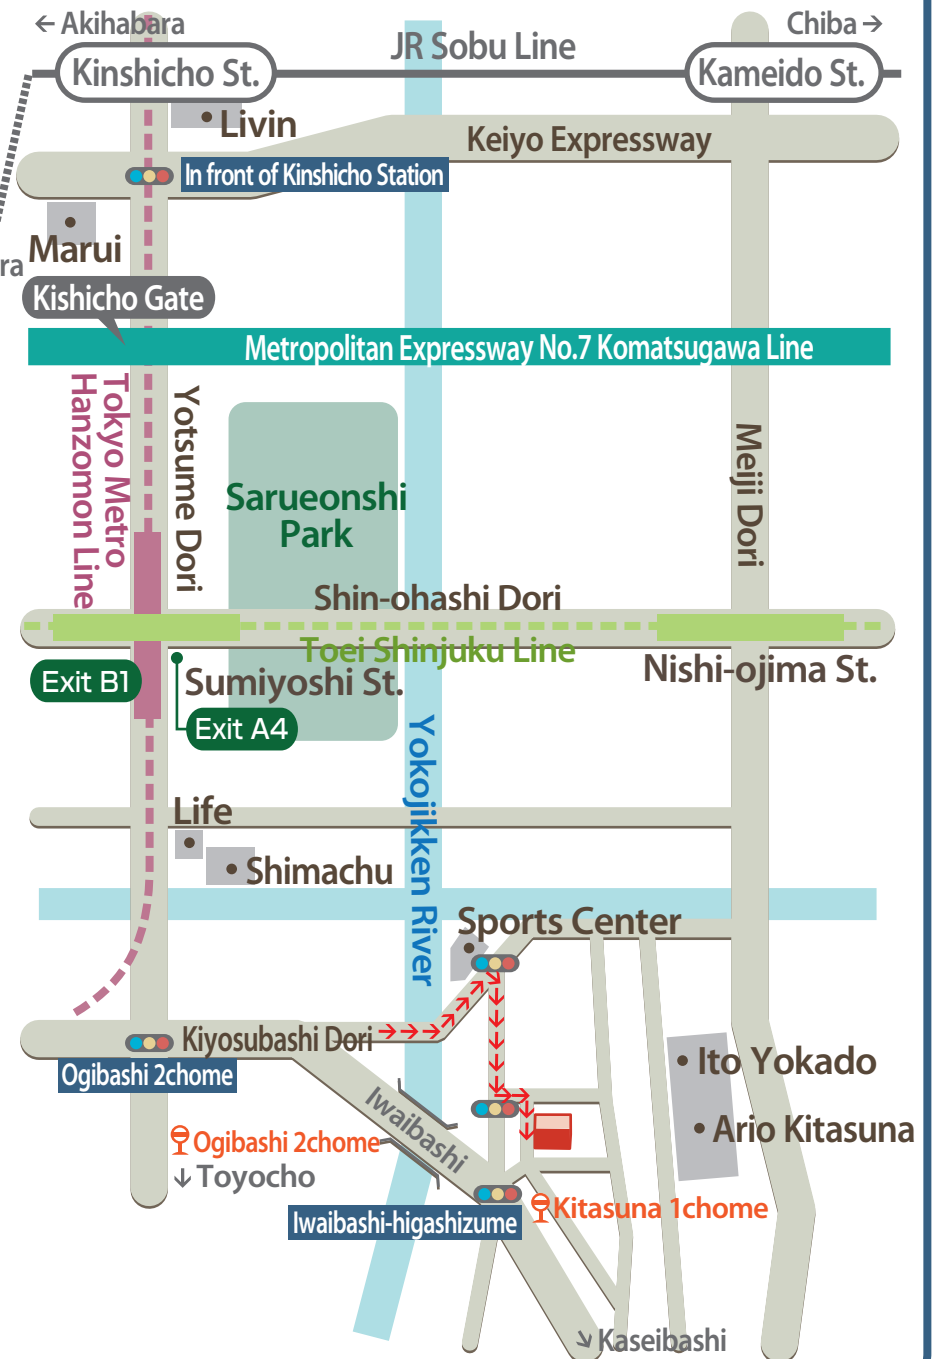

Access Map to Brooks Instrument Japan office

1-4-4, Kitasuna, Koto-ku Tokyo

Tel.03-5633-7100 Fax.03-5633-7101

Public Transportation:

• From Kinshi-cho Station

Using Toei Bus Higashi 22 for Toyo-cho, & Tokyo Station North Exit, get off the bus at "Ogibashi 2 chome" bus stop. 600 meter walking distance from that bus stop for Kasai Bashi area.

• From Akihabara, Kanda, Bakuro cho and Kiyosumi Shirakata Station

Use Toei Bus 26 for Kasai Station, get off the bus at "Kitasuna 1 chome" bus stop. 3 min walking distance to Brooks Office.

• From Sumiyoshi Station

From Exit B1, head to the office by 20 min walking distance.

From ExitA4,take a cab and 7min drive.